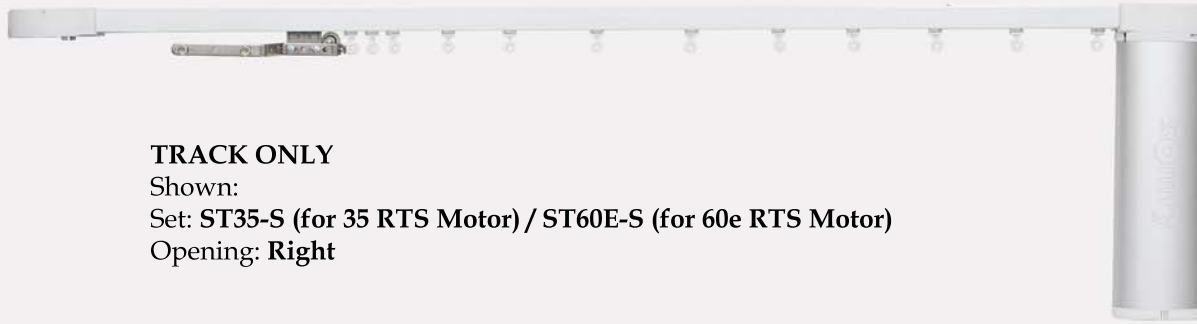

somfy Glydea 35 20  
74300 France Indoor Use 20

*Iron Art*<sup>™</sup>  
by  
**ORION**

**TRAVERSING WITH SOMFY**  
CHOOSE. TOUCH. RELAX.<sup>™</sup>

**TRACK ONLY**

Shown:  
 Set: **ST35-S (for 35 RTS Motor) / ST60E-S (for 60e RTS Motor)**  
 Opening: **Right**

**SINGLE IRON WITH RINGS**

Shown:  
 Set: **STRH-S** Ring: **IT356TR - Hammered Traversing Ring**  
 Finial : **946H** Rod Fascia Design: **Round Hammered Trav. Rod**  
 Set Finish: **Naturelle** Opening: **Center**

**SINGLE ITALIAN WITH RINGS**

Shown:  
 Set: **STIQ-S** Ring: **IC352TR - Square Traversing Ring**  
 End Cap : **301** Rod Fascia Design: **Square Traversing Rod**  
 Set Finish: **Brushed Nickel** Opening: **Left**

**DOUBLE IRON WITH RINGS**

Shown:  
 Set: **STRR-D** Ring: **IT350TR - Round Traversing Ring**  
 Finial : **777** Rod Fascia Design: **Round Traversing Rod**  
 Set Finish: **Rich Gold** Opening: **Right**