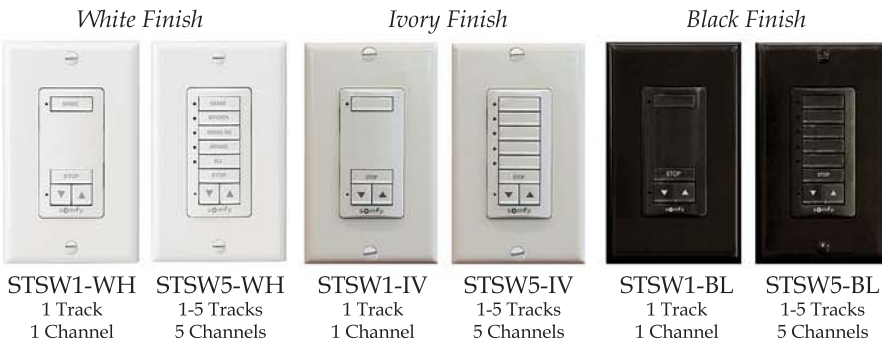

# BATONS

IT1016BT  
IRON  
BATON  
1/2" DIA  
Available  
from  
48"-72"

IT1020BT  
IRON BATON  
W/ WOODEN  
HANDLE  
1/2" DIA  
Available  
from  
48"-72"

# CONTROL OPTIONS

## DecoFlex WireFree RTS Wall Switches

*White Finish*    *Ivory Finish*    *Black Finish*

STSW1-WH 1 Track 1 Channel    STSW5-WH 1-5 Tracks 5 Channels    STSW1-IV 1 Track 1 Channel    STSW5-IV 1-5 Tracks 5 Channels    STSW1-BL 1 Track 1 Channel    STSW5-BL 1-5 Tracks 5 Channels