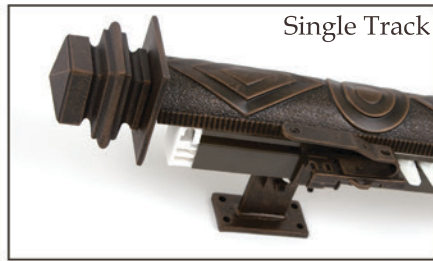

TT8055 INFINITE GEOMETRY H 2 5/8" (Shown in Antique Gold)

TT8057 CLASSIC H 2 1/2" (Shown in Burnt Gold)

TT8059 ROYAL ROAD H 2 1/2" (Shown in Autumn)

HEAVY DUTY WALL MOUNT BRACKETS

End Brackets

Support Brackets

BATONS

HEAVY DUTY CEILING MOUNT BRACKETS

End & Support Brackets

RING

SOMFY ACCESSORIES

TUSCANY TRAVERSING OPTIONS

Track systems

Ring options

Bent option (Rod may be bent or curved.)